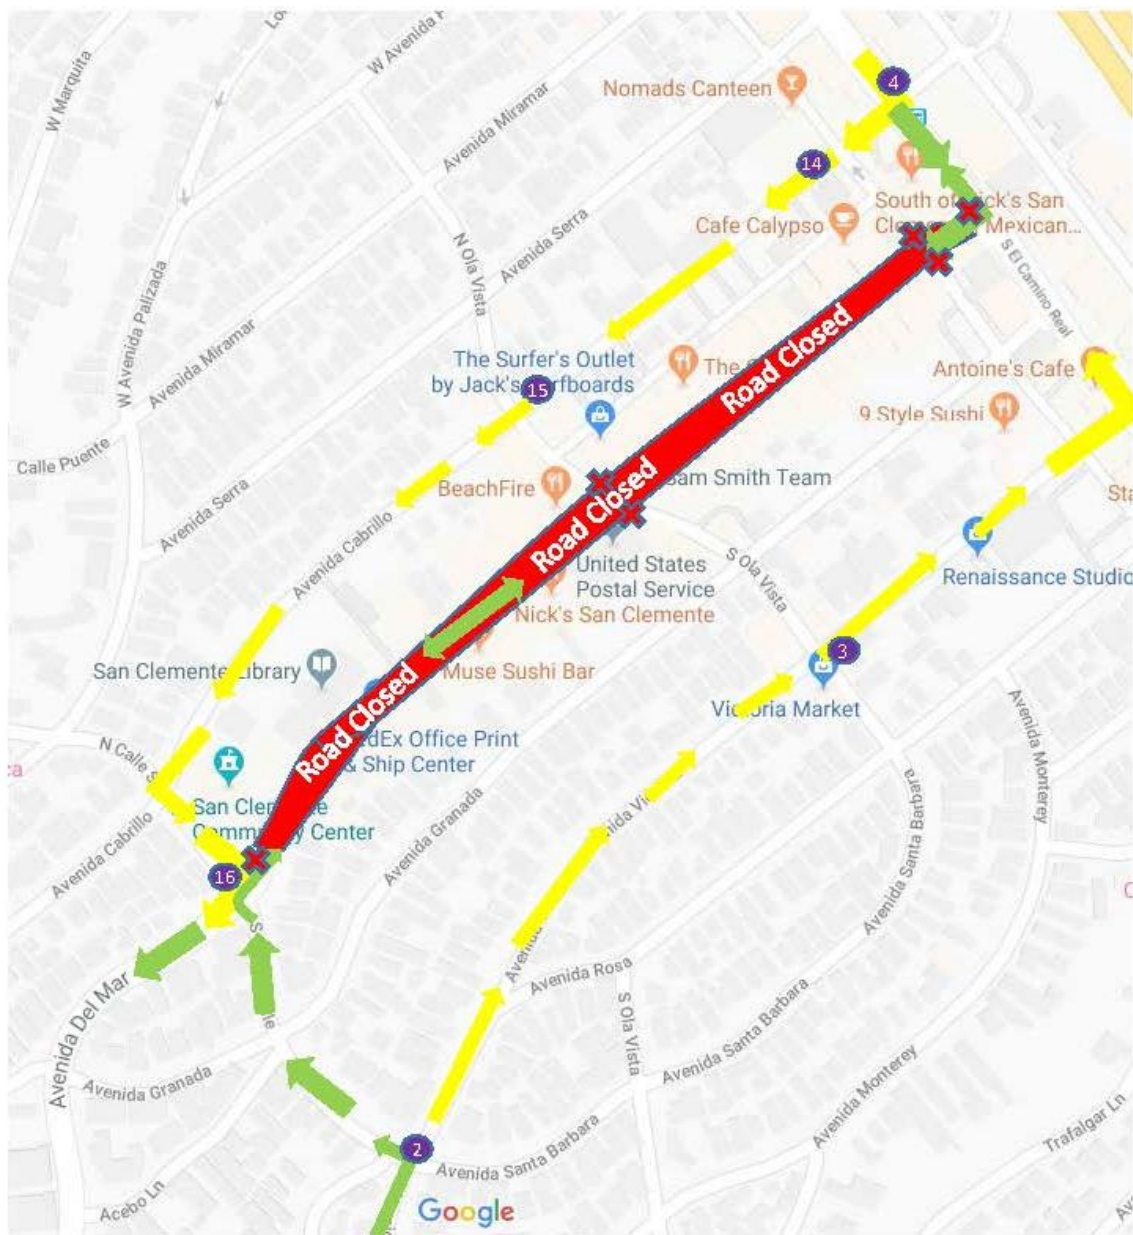

Trolley Route Detour

2019 Car Show

Saturday, June 15th, 2019
10:00am to 3:00pm

Symbol Key

- Original Route
- Detour Route
- Road Closure
- New (Temporary) Trolley Stop